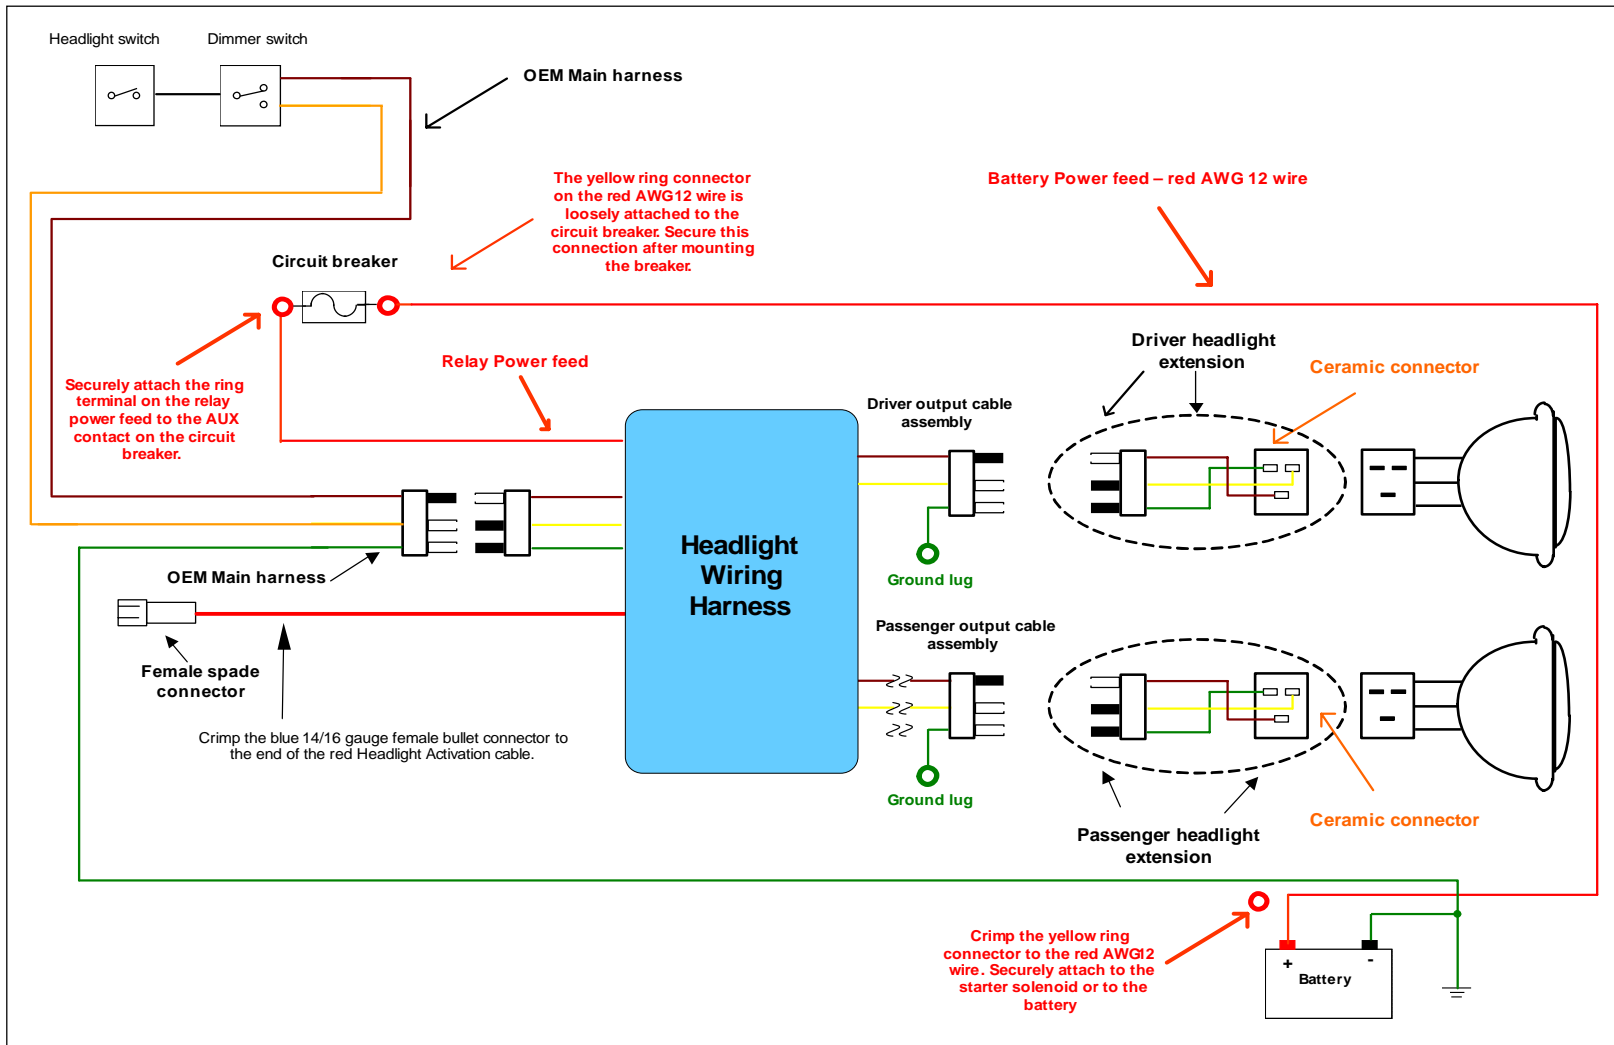

REVISIONS				
ZONE	REV	DESCRIPTION	DATE	APPROVED
N/A	A	Initial drawing created	2-15-15	CE
	F	Added ground lugs	2-15-15	CE

MUSCLE CAR SWITCH 7808 Medallion Way Rohnert Park, CA 94928 		PART NO.		REV
		M678HRC2		F
DRAWN BY Craig Eid		SIZE	DWG NO.	SHEET
		A		1
ISSUE DATE		SCALE	SHEET	
3-24-16		N/A	1	
		DESCRIPTION		
		Installation Drawing - 1967 and 1968 Ford Mustang Headlight Relay Harness with Wiper Activated Headlight Controller		