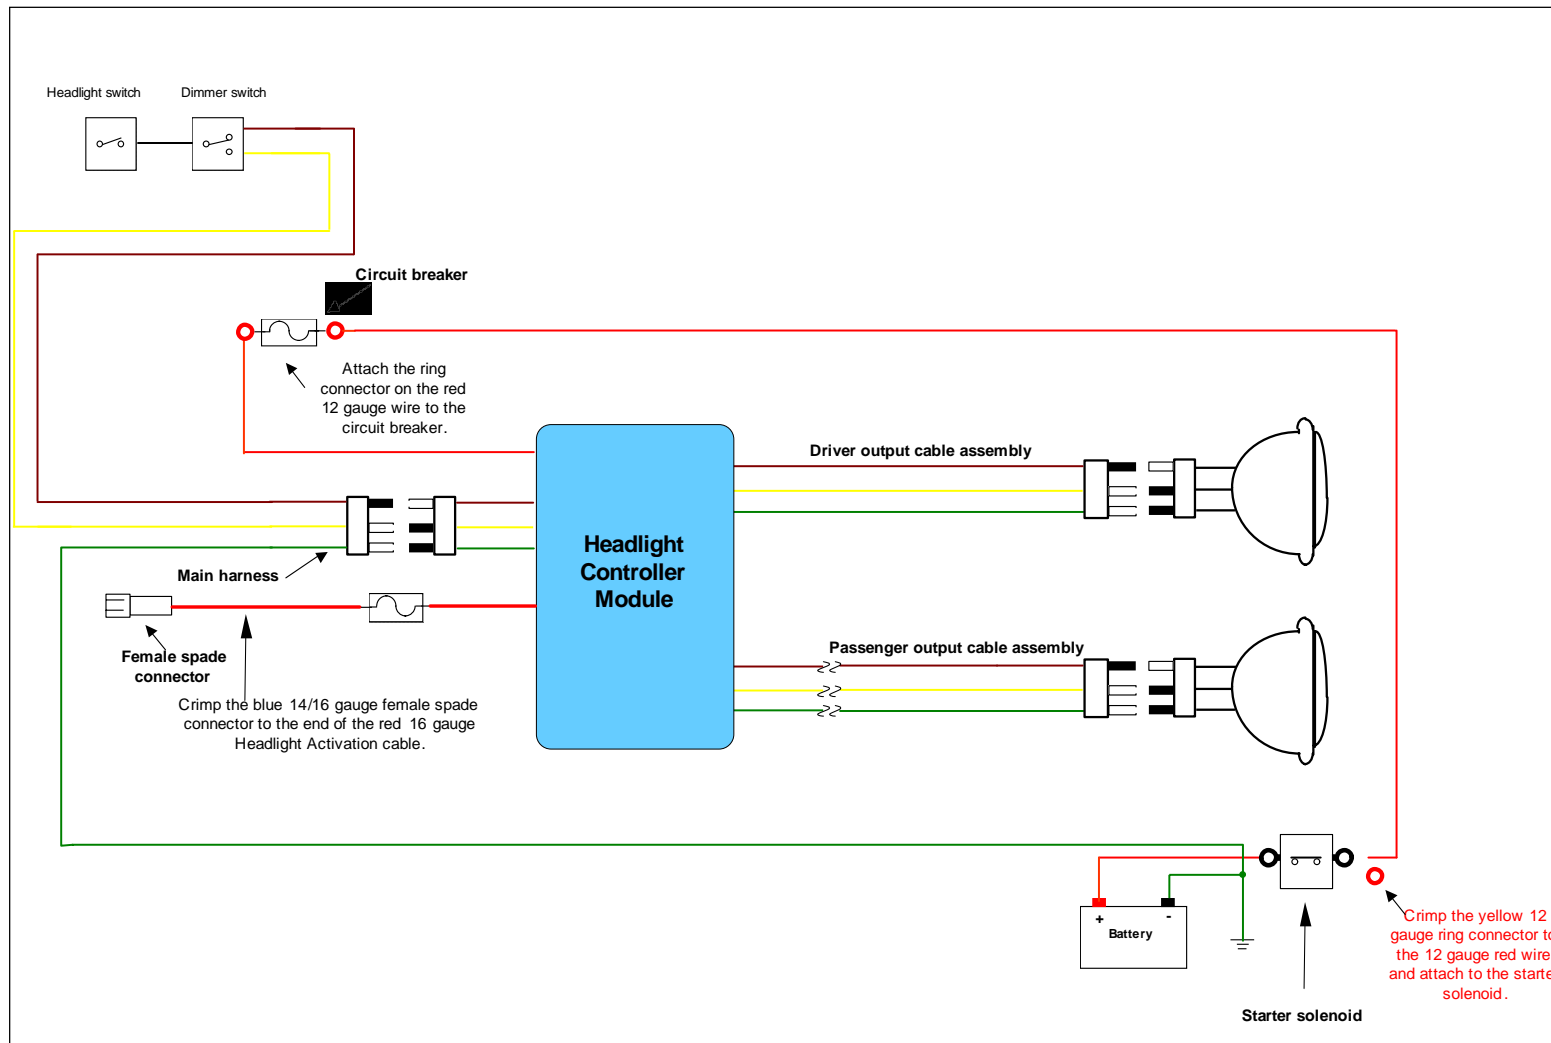

REVISIONS				
ZONE	REV	DESCRIPTION	DATE	APPROVED
N/A	A	Initial drawing created	10-19-13	CE

MUSCLE CAR SWITCH 7808 Medallion Way Rohnert Park, CA 94928		PART NO. M678HCIO	
		DESCRIPTION Installation Drawing - 1967 and 1968 Ford Mustang Headlight Controller	
		DRAWN BY Craig Eid	SIZE A
ISSUE DATE 10-19-13	SCALE N/A	SHEET 1	