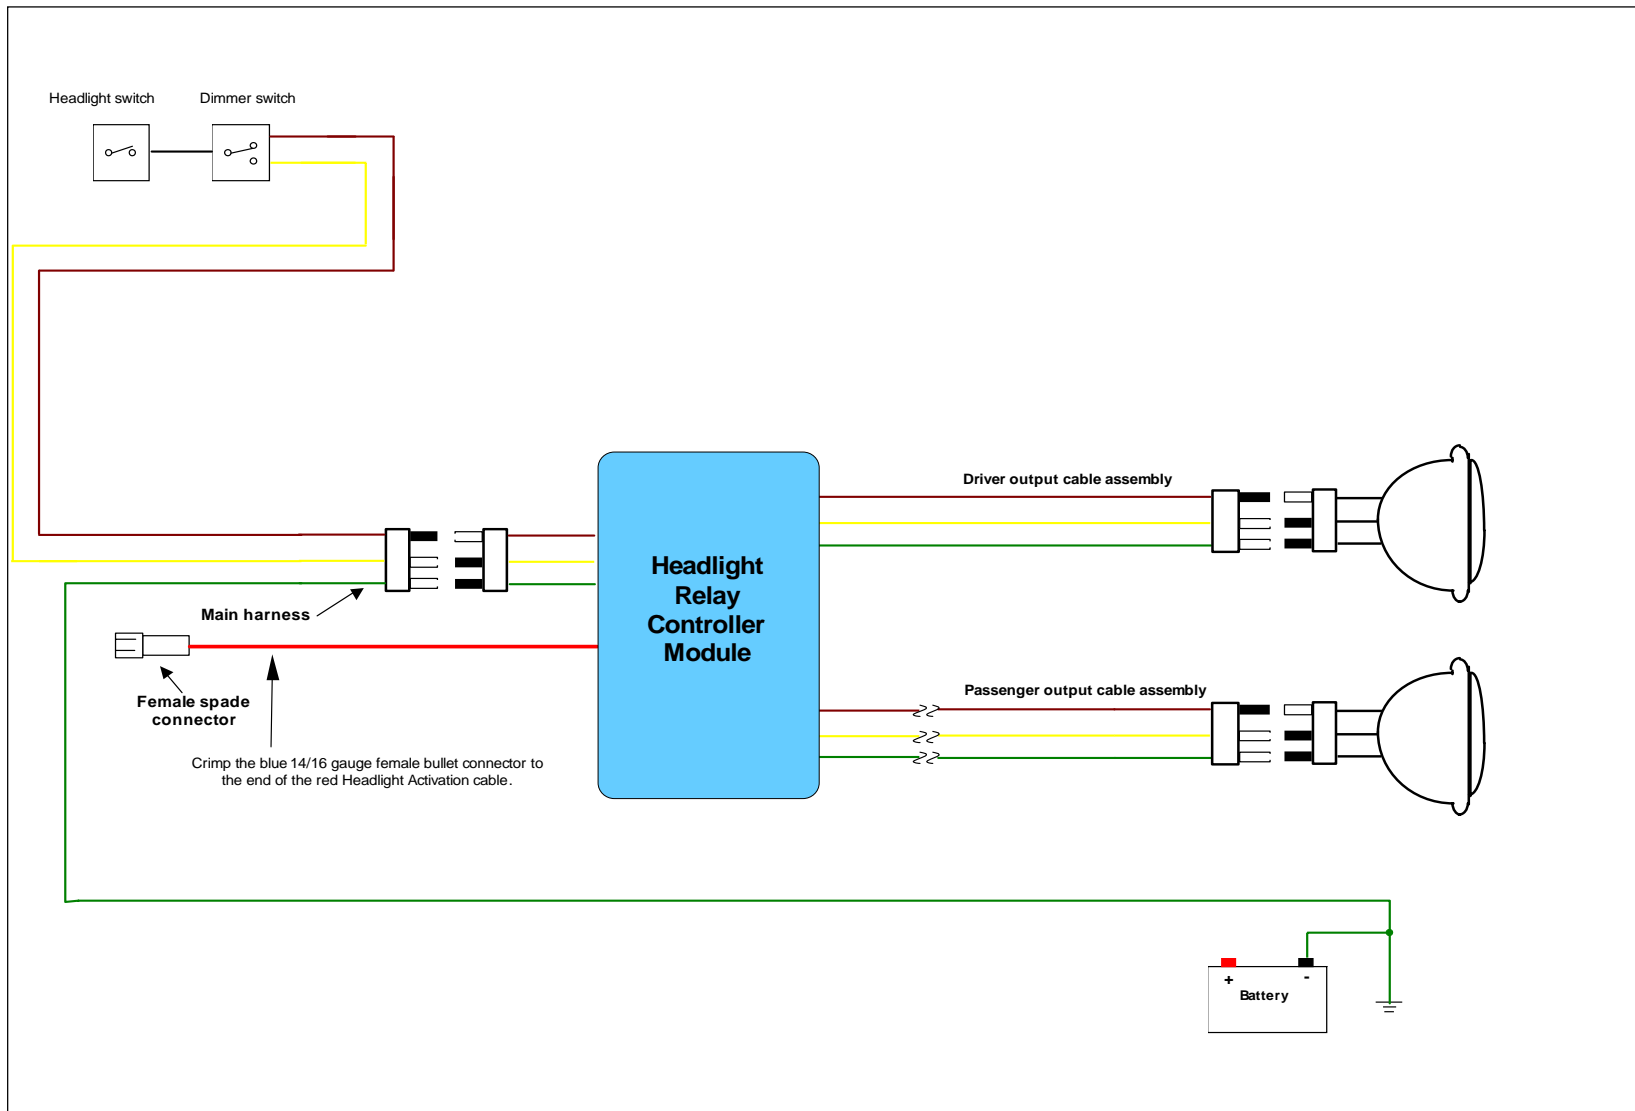

REVISIONS				
ZONE	REV	DESCRIPTION	DATE	APPROVED
N/A	A	Initial drawing created	10-19-13	CE

MUSCLE CAR SWITCH 7808 Medallion Way Rohnert Park, CA 94928		PART NO. M678HCI	
		DESCRIPTION Installation Drawing - 1967 and 1968 Ford Mustang Headlight Relay Controller	
DRAWN BY Craig Eid	SIZE A	DWG NO.	REV E
ISSUE DATE 10-19-13	SCALE N/A	SHEET 1	